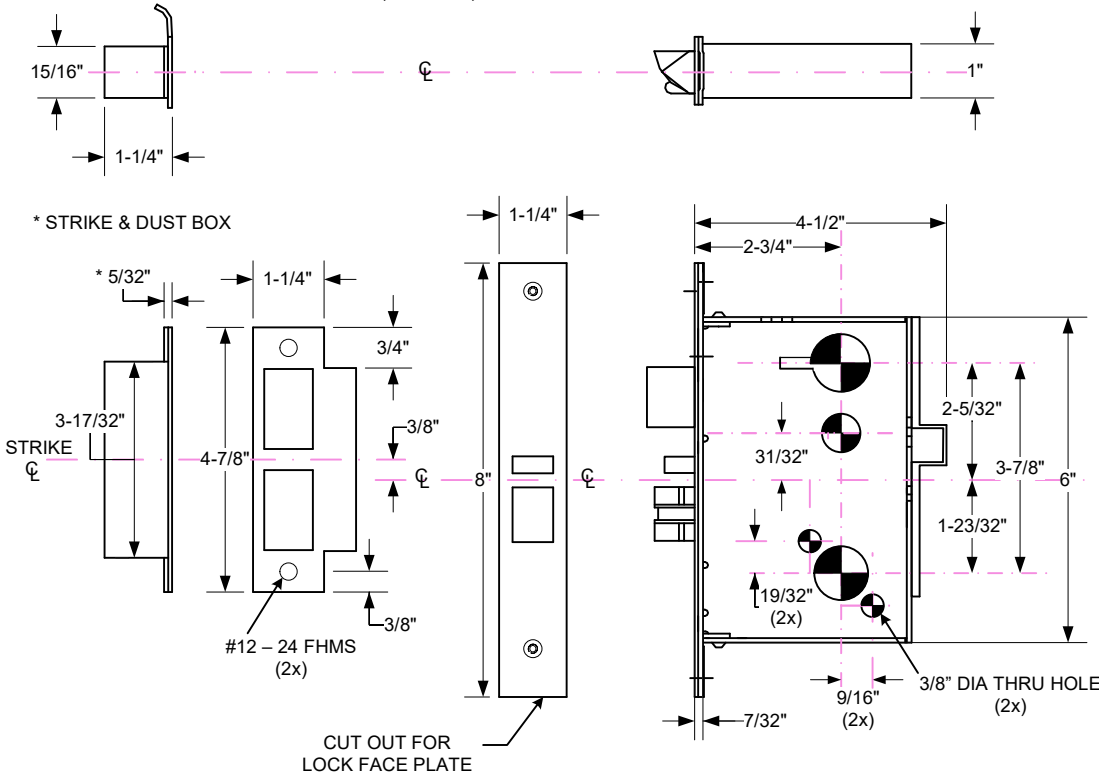

Z7870 / 80 PRO SERIES
METAL DOOR, LOCK & TRIM PREP.
 FLAT OR BEVELED, HOLLOW METAL DOORS
 Rose Trim Models: E, G, N & 07

DIMENSIONAL REFERENCE ONLY

FUNCTION	OUTSIDE			INSIDE		
	LEVER HOLE	CYLINDER HOLE	THUMBTURN	LEVER	CYLINDER HOLE	THUMBTURN HOLE
Z7870	●	●		●		●
Z7872	●	●		●		●
Z7880	●	●		●		●
Z7882	●	●		●		●

LOCK DETAIL

COMMON CENTER LINE
 LOCK, STRIKE, DOOR

DOOR DETAIL

MEASURE BACKSET
 FROM \varnothing DOOR EDGE

Any suggestions or comments to this instruction or product are welcome. Please contact us through our website or email engineer@sdsecurity.com

Z7870 / 80 PRO SERIES
WOOD DOOR, LOCK & TRIM PREP.
 FLAT OR BEVELED, WOOD DOORS
 Rose Trim Models: E, G, N & 07

DIMENSIONAL REFERENCE ONLY

FUNCTION	OUTSIDE			INSIDE		
	LEVER HOLE	CYLINDER HOLE	THUMBTURN	LEVER	CYLINDER HOLE	THUMBTURN HOLE
Z7870	●	●		●		●
Z7872	●	●		●		●
Z7880	●	●		●		●
Z7882	●	●		●		●