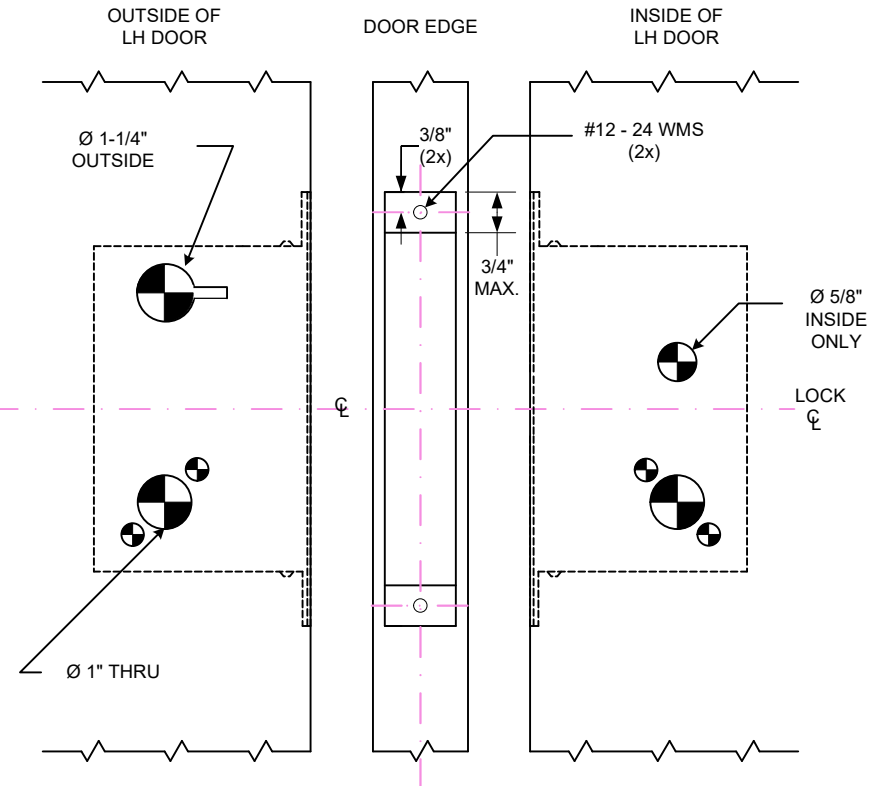

Z7870 / 80 PRO SERIES
METAL DOOR, LOCK & TRIM PREP.
 FLAT OR BEVELED, HOLLOW METAL DOORS
 Rose Trim Models: E, G, N & 07

DIMENSIONAL REFERENCE ONLY

FUNCTION	OUTSIDE			INSIDE		
	LEVER HOLE	CYLINDER HOLE	THUMBTURN	LEVER	CYLINDER HOLE	THUMBTURN HOLE
Z7870	●	●		●		●
Z7872	●	●		●		●
Z7880	●	●		●		●
Z7882	●	●		●		●

LOCK DETAIL

COMMON CENTER LINE
 LOCK, STRIKE, DOOR

DOOR DETAIL

MEASURE BACKSET
 FROM \varnothing DOOR EDGE

Any suggestions or comments to this instruction or product are welcome. Please contact us through our website or email engineer@sdsecurity.com

Z7870 / 80 PRO SERIES
WOOD DOOR, LOCK & TRIM PREP.
 FLAT OR BEVELED, WOOD DOORS
 Rose Trim Models: E, G, N & 07

DIMENSIONAL REFERENCE ONLY

FUNCTION	OUTSIDE			INSIDE		
	LEVER HOLE	CYLINDER HOLE	THUMBTURN	LEVER	CYLINDER HOLE	THUMBTURN HOLE
Z7870	●	●		●		●
Z7872	●	●		●		●
Z7880	●	●		●		●
Z7882	●	●		●		●