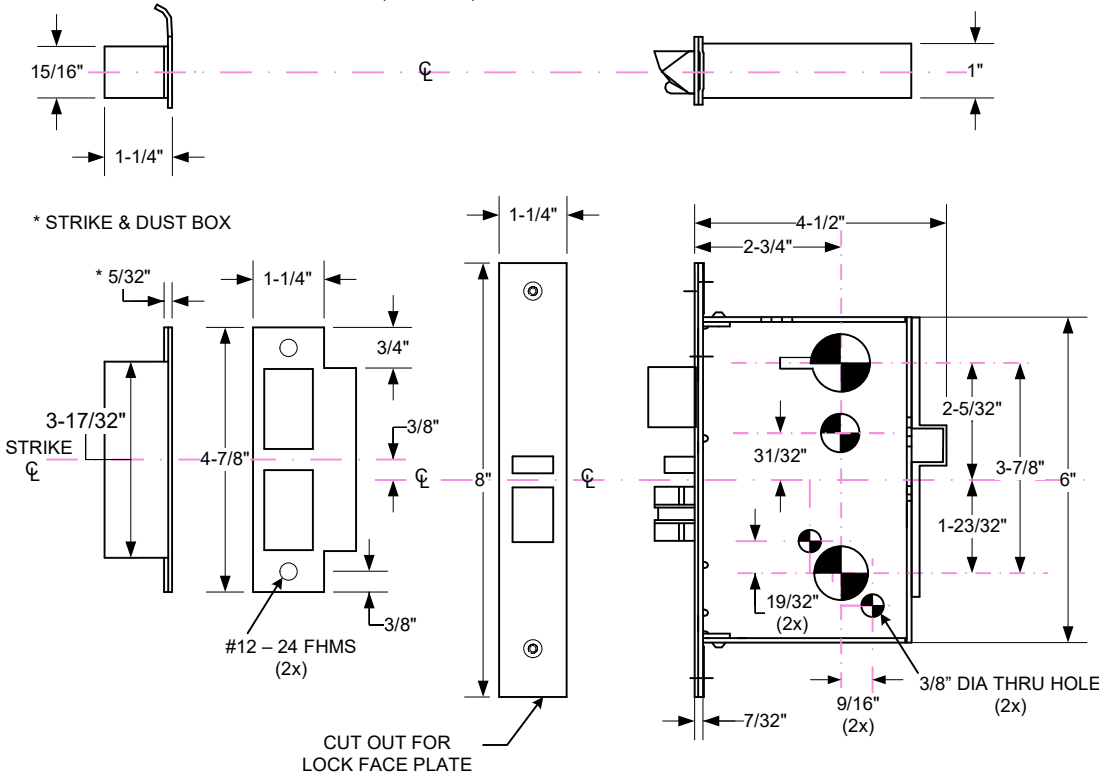

Z7870 / 80 PRO SERIES
METAL DOOR, LOCK & TRIM PREP.
 FLAT OR BEVELED, HOLLOW METAL DOORS
 Rose Trim Models: E, G, N & 07

DIMENSIONAL REFERENCE ONLY

FUNCTION	OUTSIDE			INSIDE		
	LEVER HOLE	CYLINDER HOLE	THUMBTURN	LEVER	CYLINDER HOLE	THUMBTURN HOLE
Z7870	●	●		●		●
Z7872	●	●		●		●
Z7880	●	●		●		●
Z7882	●	●		●		●

LOCK DETAIL

COMMON CENTER LINE
 LOCK, STRIKE, DOOR

DOOR DETAIL

MEASURE BACKSET
 FROM \varnothing DOOR EDGE

Any suggestions or comments to this instruction or product are welcome. Please contact us through our website or email engineer@sdsecurity.com

Z7870 / 80 PRO SERIES
WOOD DOOR, LOCK & TRIM PREP.
 FLAT OR BEVELED, WOOD DOORS
 Rose Trim Models: E, G, N & 07

DIMENSIONAL REFERENCE ONLY

FUNCTION	OUTSIDE			INSIDE		
	LEVER HOLE	CYLINDER HOLE	THUMBTURN	LEVER	CYLINDER HOLE	THUMBTURN HOLE
Z7870	●	●		●		●
Z7872	●	●		●		●
Z7880	●	●		●		●
Z7882	●	●		●		●