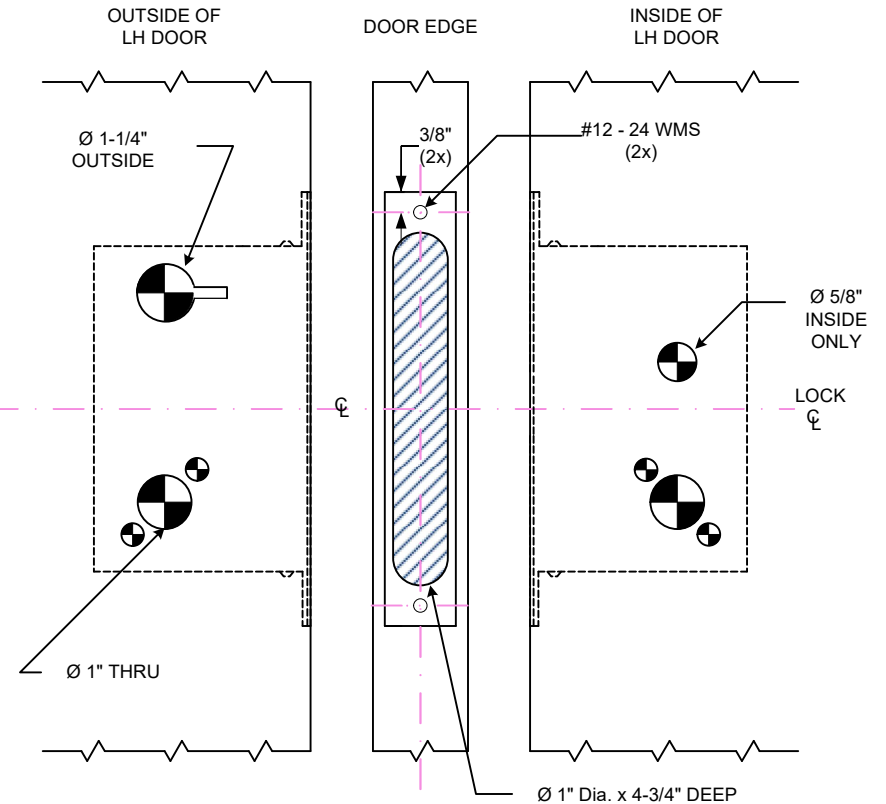

LOCK DETAIL

COMMON CENTER LINE
 LOCK, STRIKE, DOOR

DOOR DETAIL

MEASURE BACKSET
 FROM \varnothing DOOR EDGE

Any suggestions or comments to this instruction or product are welcome. Please contact us through our website or email engineer@sdsecurity.com

Z7870 / 80 PRO SERIES
WOOD DOOR, LOCK & TRIM PREP.
 FLAT OR BEVELED, WOOD DOORS
 Rose Trim Models: E, G, N & 07

DIMENSIONAL REFERENCE ONLY

FUNCTION	OUTSIDE			INSIDE		
	LEVER HOLE	CYLINDER HOLE	THUMBTURN	LEVER	CYLINDER HOLE	THUMBTURN HOLE
Z7870	●	●		●		●
Z7872	●	●		●		●
Z7880	●	●		●		●
Z7882	●	●		●		●