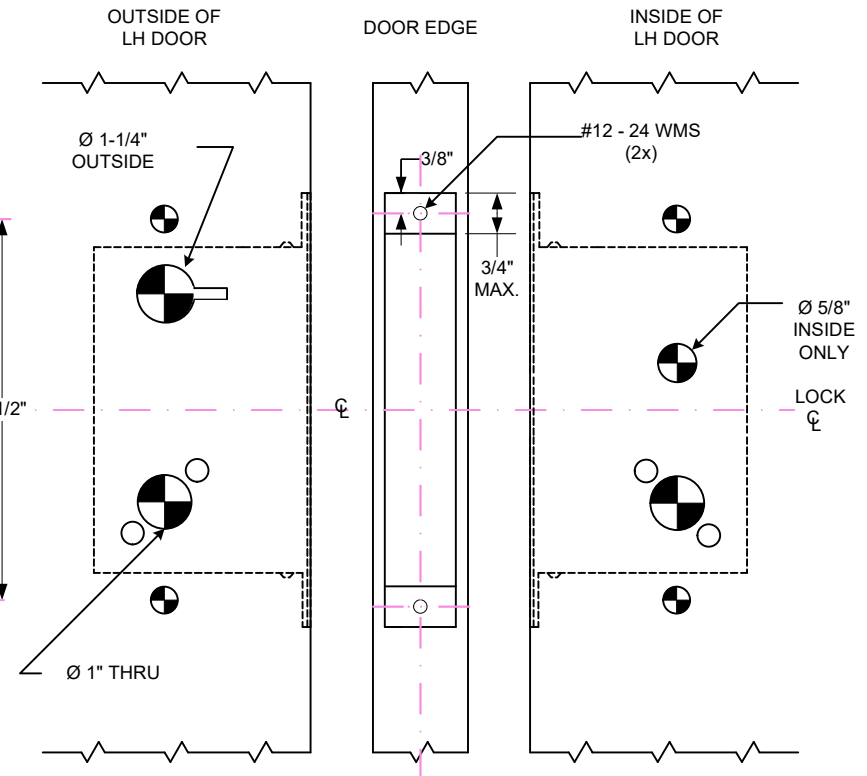

**Z7870 / 80 PRO SERIES**  
**METAL DOOR, LOCK & TRIM PREP.**  
 FLAT OR BEVELED, HOLLOW METAL DOORS  
 Escutcheon Trim Models: EE, GE, NE & 07E

**DIMENSIONAL REFERENCE ONLY**

FUNCTION	OUTSIDE			INSIDE		
	LEVER HOLE	CYLINDER HOLE	THUMBTURN	LEVER	CYLINDER HOLE	THUMBTURN HOLE
Z7870	●	●		●		●
Z7872	●	●		●		●
Z7880	●	●		●		●
Z7882	●	●		●		●

**LOCK DETAIL**

COMMON CENTER LINE  
 LOCK, STRIKE, DOOR

**DOOR DETAIL**

MEASURE BACKSET  
 FROM  $\varnothing$  DOOR EDGE

Any suggestions or comments to this instruction or product are welcome. Please contact us through our website or email [engineer@sdsecurity.com](mailto:engineer@sdsecurity.com)

**Z7870 / 80 PRO SERIES**  
**WOOD DOOR, LOCK & TRIM PREP.**  
 FLAT OR BEVELED, WOOD DOORS  
 Escutcheon Trim Models: EE, GE, NE & 07E

**DIMENSIONAL REFERENCE ONLY**

FUNCTION	OUTSIDE			INSIDE		
	LEVER HOLE	CYLINDER HOLE	THUMBTURN	LEVER	CYLINDER HOLE	THUMBTURN HOLE
Z7870	●	●		●		●
Z7872	●	●		●		●
Z7880	●	●		●		●
Z7882	●	●		●		●

**LOCK DETAIL**

COMMON CENTER LINE  
 LOCK, STRIKE, DOOR

**DOOR DETAIL**

MEASURE BACKSET  
 FROM  $\varnothing$  DOOR EDGE

Any suggestions or comments to this instruction or product are welcome. Please contact us through our website or email engineer@sdsecurity.com