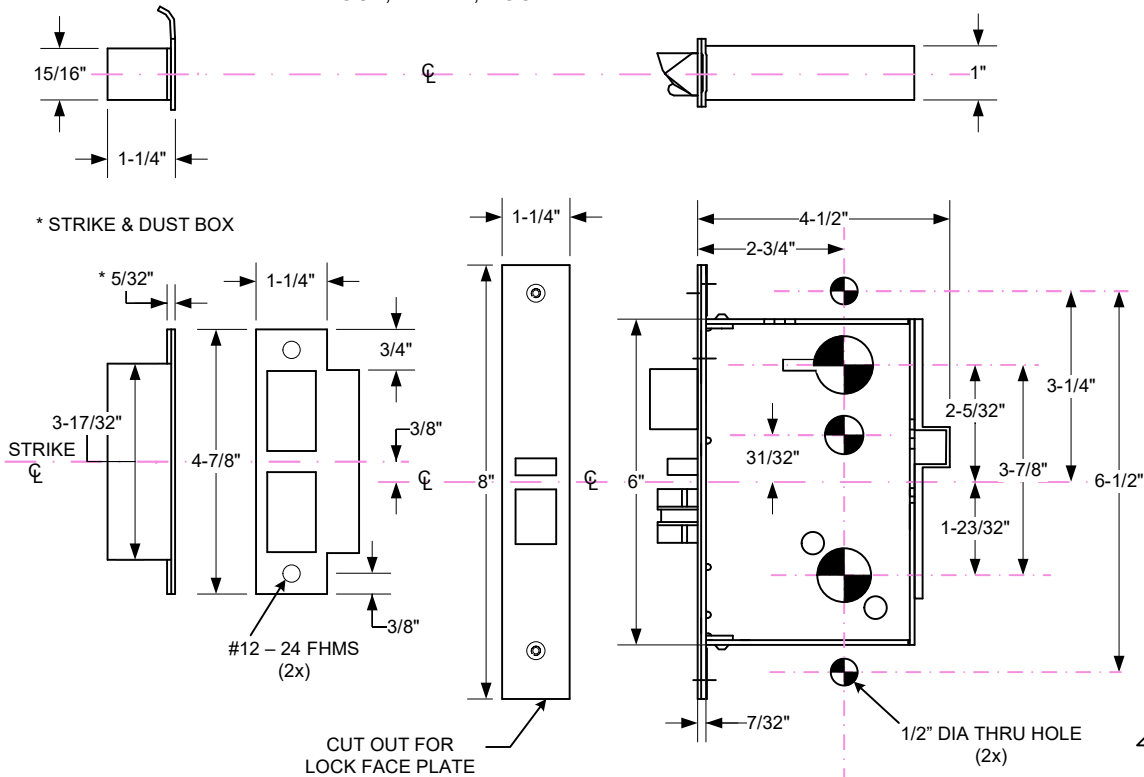

**Z7870 / 80 PRO SERIES**  
**METAL DOOR, LOCK & TRIM PREP.**  
 FLAT OR BEVELED, HOLLOW METAL DOORS  
 Escutcheon Trim Models: EE, GE, NE & 07E

**DIMENSIONAL REFERENCE ONLY**

FUNCTION	OUTSIDE			INSIDE		
	LEVER HOLE	CYLINDER HOLE	THUMBTURN	LEVER	CYLINDER HOLE	THUMBTURN HOLE
Z7870	●	●		●		●
Z7872	●	●		●		●
Z7880	●	●		●		●
Z7882	●	●		●		●

**LOCK DETAIL**

COMMON CENTER LINE  
 LOCK, STRIKE, DOOR

**DOOR DETAIL**

MEASURE BACKSET  
 FROM  $\varnothing$  DOOR EDGE

Any suggestions or comments to this instruction or product are welcome. Please contact us through our website or email [engineer@sdsecurity.com](mailto:engineer@sdsecurity.com)

**Z7870 / 80 PRO SERIES**  
**WOOD DOOR, LOCK & TRIM PREP.**  
 FLAT OR BEVELED, WOOD DOORS  
 Escutcheon Trim Models: EE, GE, NE & 07E

**DIMENSIONAL REFERENCE ONLY**

FUNCTION	OUTSIDE			INSIDE		
	LEVER HOLE	CYLINDER HOLE	THUMBTURN	LEVER	CYLINDER HOLE	THUMBTURN HOLE
Z7870	●	●		●		●
Z7872	●	●		●		●
Z7880	●	●		●		●
Z7882	●	●		●		●

**LOCK DETAIL**

COMMON CENTER LINE  
 LOCK, STRIKE, DOOR

**DOOR DETAIL**

MEASURE BACKSET  
 FROM  $\varnothing$  DOOR EDGE

Any suggestions or comments to this instruction or product are welcome. Please contact us through our website or email engineer@sdsecurity.com