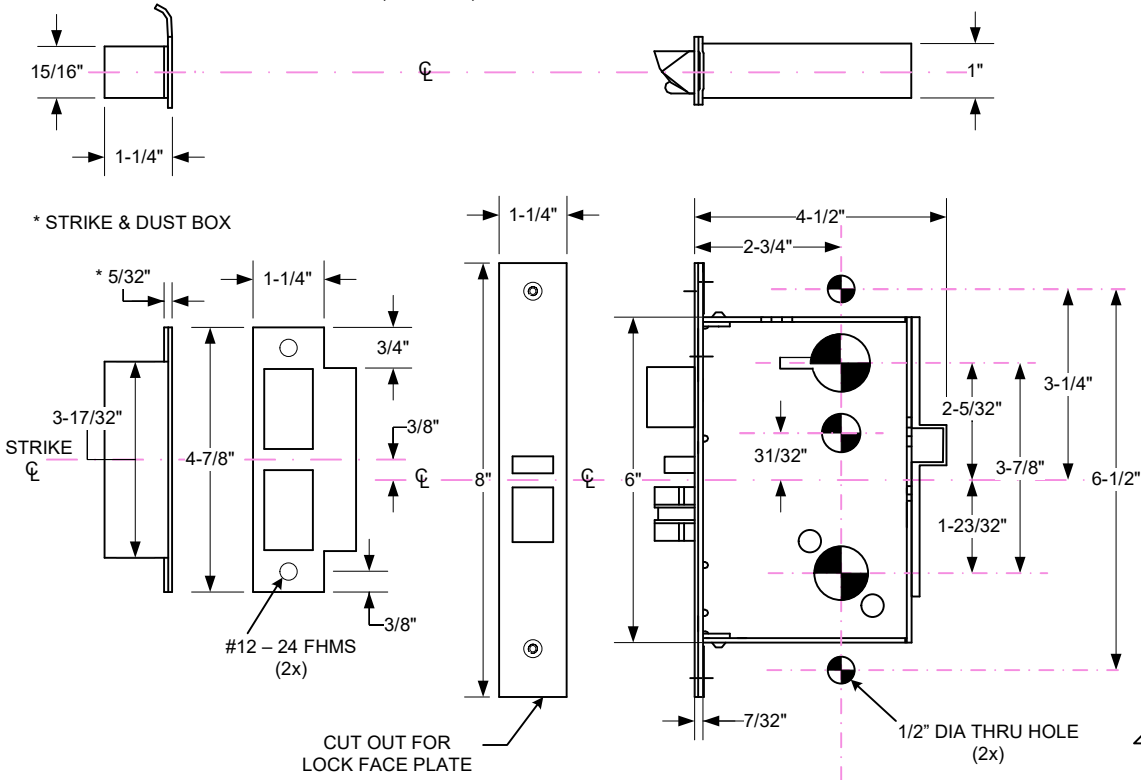

**LOCK DETAIL**

COMMON CENTER LINE  
 LOCK, STRIKE, DOOR

**DOOR DETAIL**

MEASURE BACKSET  
 FROM  $\varnothing$  DOOR EDGE

Any suggestions or comments to this instruction or product are welcome. Please contact us through our website or email [engineer@sdsecurity.com](mailto:engineer@sdsecurity.com)

**Z7870 / 80 PRO SERIES**  
**WOOD DOOR, LOCK & TRIM PREP.**  
 FLAT OR BEVELED, WOOD DOORS  
 Escutcheon Trim Models: EE, GE, NE & 07E

**DIMENSIONAL REFERENCE ONLY**

FUNCTION	OUTSIDE			INSIDE		
	LEVER HOLE	CYLINDER HOLE	THUMBTURN	LEVER	CYLINDER HOLE	THUMBTURN HOLE
Z7870	●	●		●		●
Z7872	●	●		●		●
Z7880	●	●		●		●
Z7882	●	●		●		●

**LOCK DETAIL**

COMMON CENTER LINE  
 LOCK, STRIKE, DOOR

**DOOR DETAIL**

MEASURE BACKSET  
 FROM  $\varnothing$  DOOR EDGE

Any suggestions or comments to this instruction or product are welcome. Please contact us through our website or email engineer@sdsecurity.com