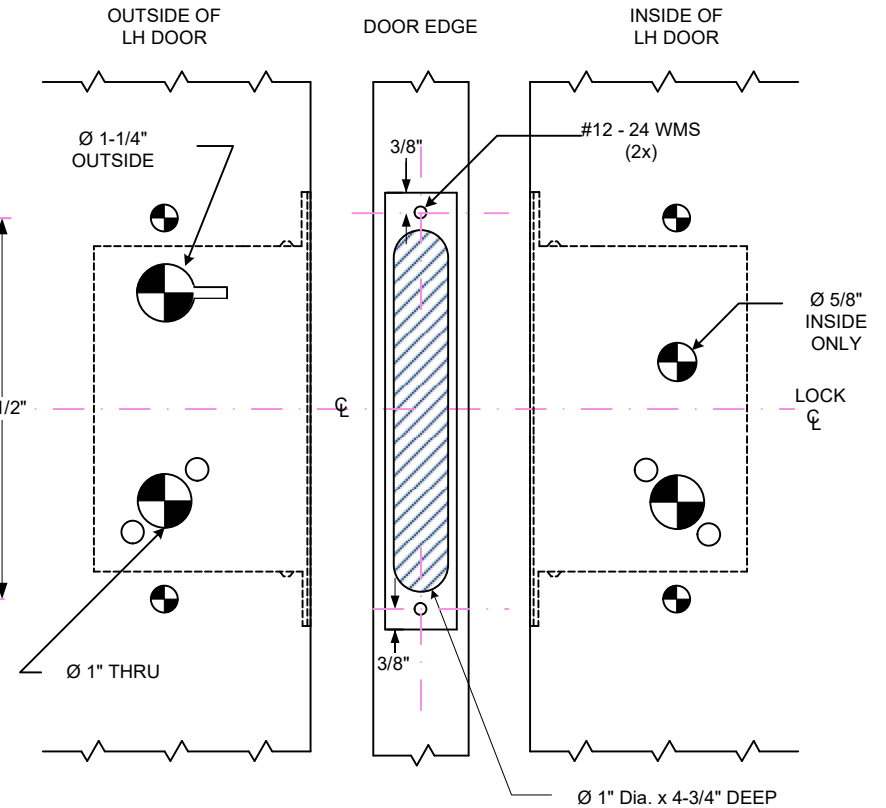

**LOCK DETAIL**

COMMON CENTER LINE  
 LOCK, STRIKE, DOOR

**DOOR DETAIL**

MEASURE BACKSET  
 FROM  $\varnothing$  DOOR EDGE

Any suggestions or comments to this instruction or product are welcome. Please contact us through our website or email [engineer@sdsecurity.com](mailto:engineer@sdsecurity.com)

**Z7870 / 80 PRO SERIES**  
**WOOD DOOR, LOCK & TRIM PREP.**  
 FLAT OR BEVELED, WOOD DOORS  
 Escutcheon Trim Models: EE, GE, NE & 07E

**DIMENSIONAL REFERENCE ONLY**

FUNCTION	OUTSIDE			INSIDE		
	LEVER HOLE	CYLINDER HOLE	THUMBTURN	LEVER	CYLINDER HOLE	THUMBTURN HOLE
Z7870	●	●		●		●
Z7872	●	●		●		●
Z7880	●	●		●		●
Z7882	●	●		●		●

**LOCK DETAIL**

COMMON CENTER LINE  
 LOCK, STRIKE, DOOR

**DOOR DETAIL**

MEASURE BACKSET  
 FROM  $\varnothing$  DOOR EDGE

Any suggestions or comments to this instruction or product are welcome. Please contact us through our website or email engineer@sdsecurity.com