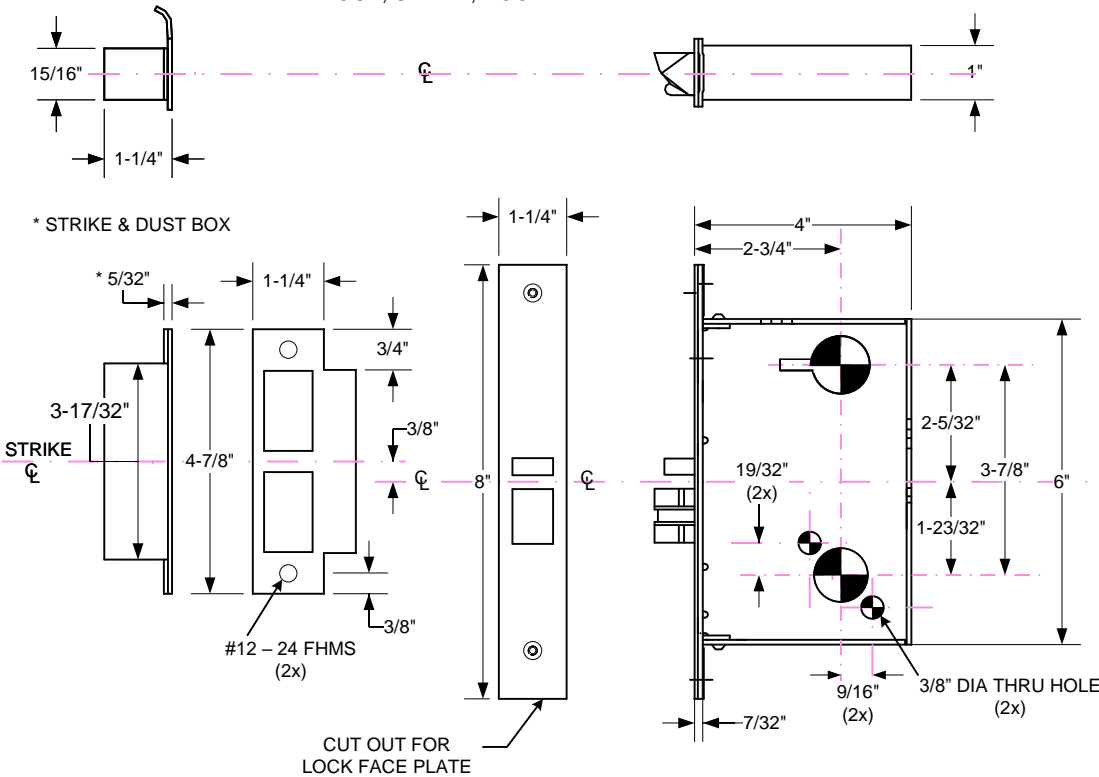

Z7800 PRO SERIES
METAL DOOR, LOCK & TRIM PREP.
 FLAT OR BEVELED, HOLLOW METAL DOORS
 Rose Trim Models: E, G, N & 07

DIMENSIONAL REFERENCE ONLY

CHART FOR DRILLING TRIM HOLES						
OUTSIDE			INSIDE			
FUNCTION	LEVER HOLE	CYLINDER HOLE	THUMBTURN	LEVER	CYLINDER HOLE	THUMBTURN HOLE
** Z7830	●	●		●	●	
** Z7832	●	●		●	●	
** Z7835	●	●		●	●	
Z7850	●	●		●		
Z7852	●	●		●		

LOCK DETAIL

COMMON CENTER LINE
 LOCK, STRIKE, DOOR

DOOR DETAIL

MEASURE BACKSET
 FROM \varnothing DOOR EDGE

Z7800 PRO SERIES
WOOD DOOR, LOCK & TRIM PREP.
 FLAT OR BEVELED, WOOD DOORS
 Rose Trim Models: E, G, N & 07

DIMENSIONAL REFERENCE ONLY

CHART FOR DRILLING TRIM HOLES						
OUTSIDE				INSIDE		
FUNCTION	LEVER HOLE	CYLINDER HOLE	THUMBTURN	LEVER	CYLINDER HOLE	THUMBTURN HOLE
** Z7830	●	●		●	●	
** Z7832	●	●		●	●	
** Z7835	●	●		●	●	
Z7850	●	●		●		
Z7852	●	●		●		

LOCK DETAIL

COMMON CENTER LINE
 LOCK, STRIKE, DOOR

DOOR DETAIL

MEASURE BACKSET
 FROM \varnothing DOOR EDGE