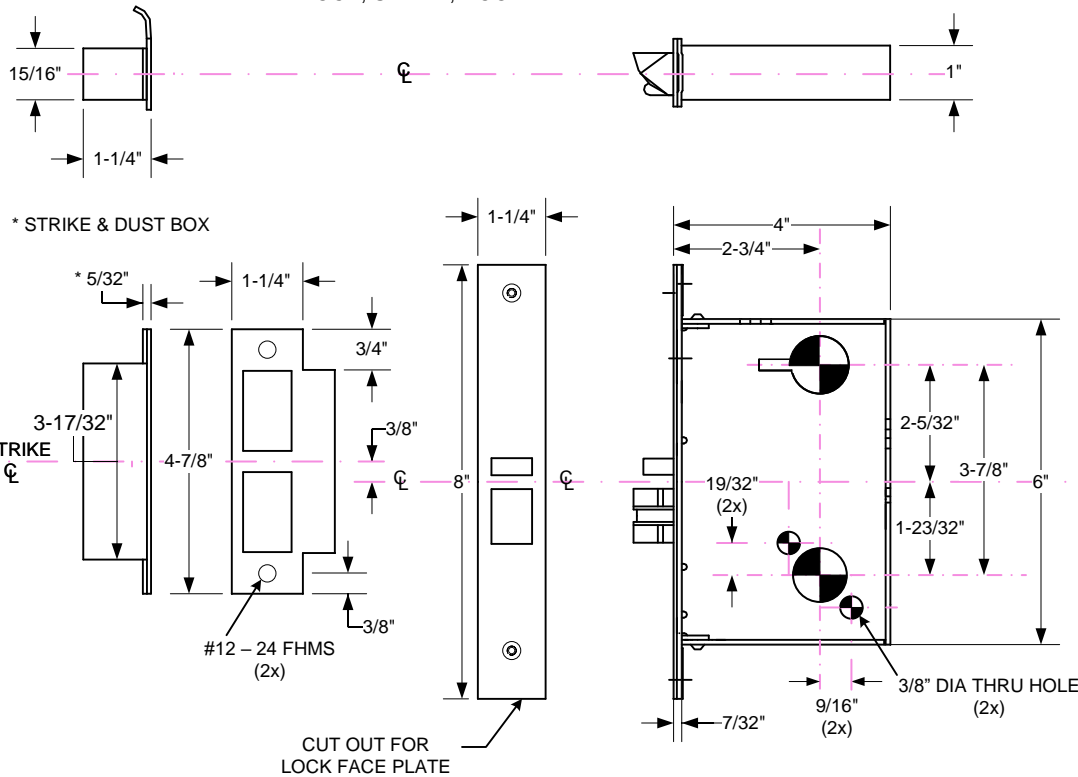

Z7800 PRO SERIES
METAL DOOR, LOCK & TRIM PREP.
 FLAT OR BEVELED, HOLLOW METAL DOORS
 Rose Trim Models: E, G, N & 07

DIMENSIONAL REFERENCE ONLY

CHART FOR DRILLING TRIM HOLES						
OUTSIDE			INSIDE			
FUNCTION	LEVER HOLE	CYLINDER HOLE	THUMBTURN	LEVER	CYLINDER HOLE	THUMBTURN HOLE
** Z7830	●	●		●	●	
** Z7832	●	●		●	●	
** Z7835	●	●		●	●	
Z7850	●	●		●		
Z7852	●	●		●		

LOCK DETAIL

COMMON CENTER LINE
 LOCK, STRIKE, DOOR

DOOR DETAIL

MEASURE BACKSET
 FROM \varnothing DOOR EDGE

Z7800 PRO SERIES
WOOD DOOR, LOCK & TRIM PREP.
 FLAT OR BEVELED, WOOD DOORS
 Rose Trim Models: E, G, N & 07

DIMENSIONAL REFERENCE ONLY

CHART FOR DRILLING TRIM HOLES						
OUTSIDE				INSIDE		
FUNCTION	LEVER HOLE	CYLINDER HOLE	THUMBTURN	LEVER	CYLINDER HOLE	THUMBTURN HOLE
** Z7830	●	●		●	●	
** Z7832	●	●		●	●	
** Z7835	●	●		●	●	
Z7850	●	●		●		
Z7852	●	●		●		

LOCK DETAIL

COMMON CENTER LINE
 LOCK, STRIKE, DOOR

DOOR DETAIL

MEASURE BACKSET
 FROM \varnothing DOOR EDGE