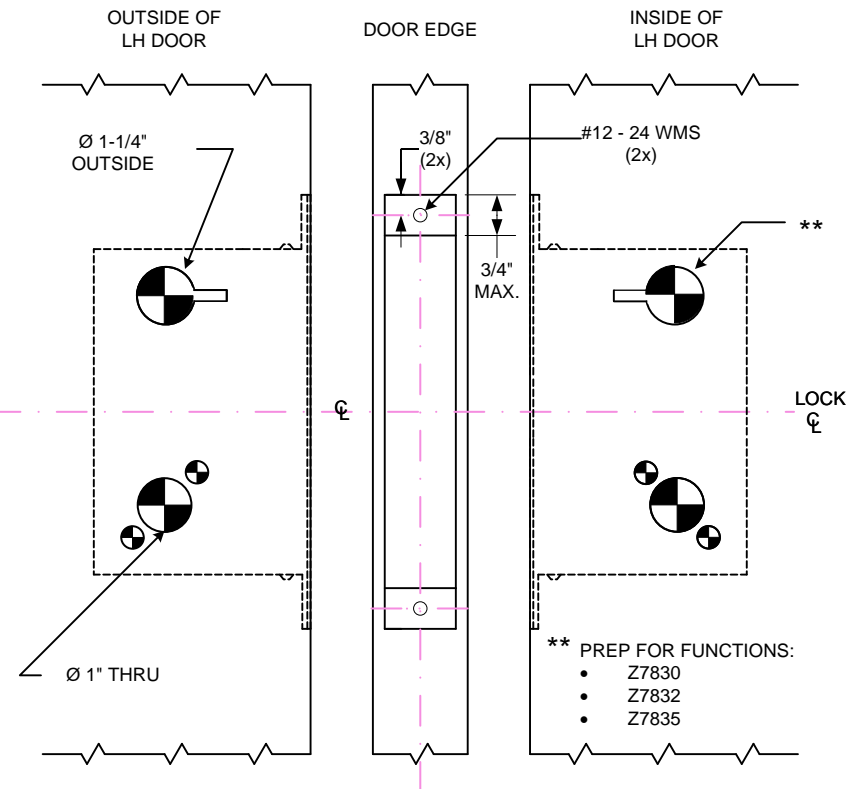

Z7800 PRO SERIES
METAL DOOR, LOCK & TRIM PREP.
 FLAT OR BEVELED, HOLLOW METAL DOORS
 Rose Trim Models: E, G, N & 07

DIMENSIONAL REFERENCE ONLY

CHART FOR DRILLING TRIM HOLES						
OUTSIDE			INSIDE			
FUNCTION	LEVER HOLE	CYLINDER HOLE	THUMBTURN	LEVER	CYLINDER HOLE	THUMBTURN HOLE
** Z7830	●	●		●	●	
** Z7832	●	●		●	●	
** Z7835	●	●		●	●	
Z7850	●	●		●		
Z7852	●	●		●		

LOCK DETAIL

COMMON CENTER LINE
 LOCK, STRIKE, DOOR

DOOR DETAIL

MEASURE BACKSET
 FROM \varnothing DOOR EDGE

Z7800 PRO SERIES
WOOD DOOR, LOCK & TRIM PREP.
 FLAT OR BEVELED, WOOD DOORS
 Rose Trim Models: E, G, N & 07

DIMENSIONAL REFERENCE ONLY

CHART FOR DRILLING TRIM HOLES						
OUTSIDE				INSIDE		
FUNCTION	LEVER HOLE	CYLINDER HOLE	THUMBTURN	LEVER	CYLINDER HOLE	THUMBTURN HOLE
** Z7830	●	●		●	●	
** Z7832	●	●		●	●	
** Z7835	●	●		●	●	
Z7850	●	●		●		
Z7852	●	●		●		

LOCK DETAIL

COMMON CENTER LINE
 LOCK, STRIKE, DOOR

DOOR DETAIL

MEASURE BACKSET
 FROM \varnothing DOOR EDGE