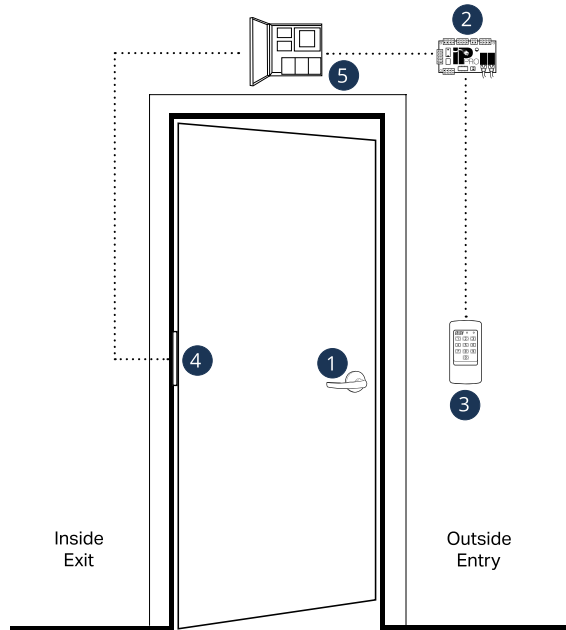

Network Edge Physical Security for Data Rooms

SELECT ONE

1 7800 Pro Series

Solenoid Controlled Mortise Locks

Z7852LQE	Failsecure, Outside Only
Z7850LQE	Failsafe, Outside Only
Z7832LQE	Failsecure, Both Sides

- Vandal resistant clutch
- Key latch retraction
- Field reversible handing

1 7200 Series

Electrified Cylindrical Locksets

Z7252EQ	Failsecure, Outside Only
Z7250EQ	Failsafe, Outside Only

- Field selectable dual voltage (12/24 VDC)
- Latch status (LS)
- "C" keyway

3 920 Series

Indoor/Outdoor Digital Keypads

920PW	Weigand Output
-------	----------------

- Single gang wall or surface mount
- Heavy cast vandal resistant housing
- 500 users

4 PTH Series

Electrified Power Transfer Hinges