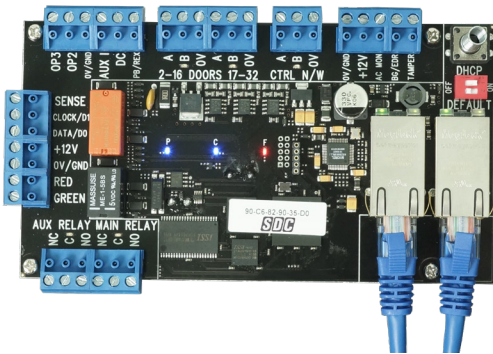

SAFE, SECURE & EASY TO IMPLEMENT NETWORK CONTROL

IP-Based
Access Controllers

IPDSE

Door Station Expansion Board

IPDCE

Controller Board

WHAT YOU NEED TO KNOW:

Bring safe, secure, easy to implement door access control to the network's edge without the headaches of costlier, more complicated enterprise solutions. No proprietary software to install and maintain. Program a single or multi-door access control system in minutes- not hours.

SDC IPPro® IP-based single door access controllers are now available with two ethernet ports for interfacing with an additional IP devices like cameras, additional door controllers, etc. They allow expansion from one standalone door up to a 100-door "grid." The additional ethernet port allows IT departments to save a port when connecting an extra door at the server. Installers can eliminate a long cable run when connecting an additional IP device.

Every IPPro® controller comes with secure, built-in web server to manage up to 32 doors from any standard web browser to allow for real-time monitoring, user management and audit trail up to 5,000 events. Or, download our free plus PC-client software to control up to 100 doors from a single PC. IPPro® PLUS is a role-based access control software suite with different interface modules. SDC IPPro® injectors and splitters are also available to help create a complete solution.

HOW YOUR CUSTOMER BENEFITS:

- Expandable single door IP controller
- Connect and power with existing ethernet network infrastructure
- Secure, built-in web server
- Program an access control system in minutes, not hours
- Manage from any PC via web browser
- Proximity, smart card and weigand readers
- Reduce cabling and labor cost when compared to traditional panel based access control
- Combine with SDC's PoE access control and electrified locking hardware for virtually any application