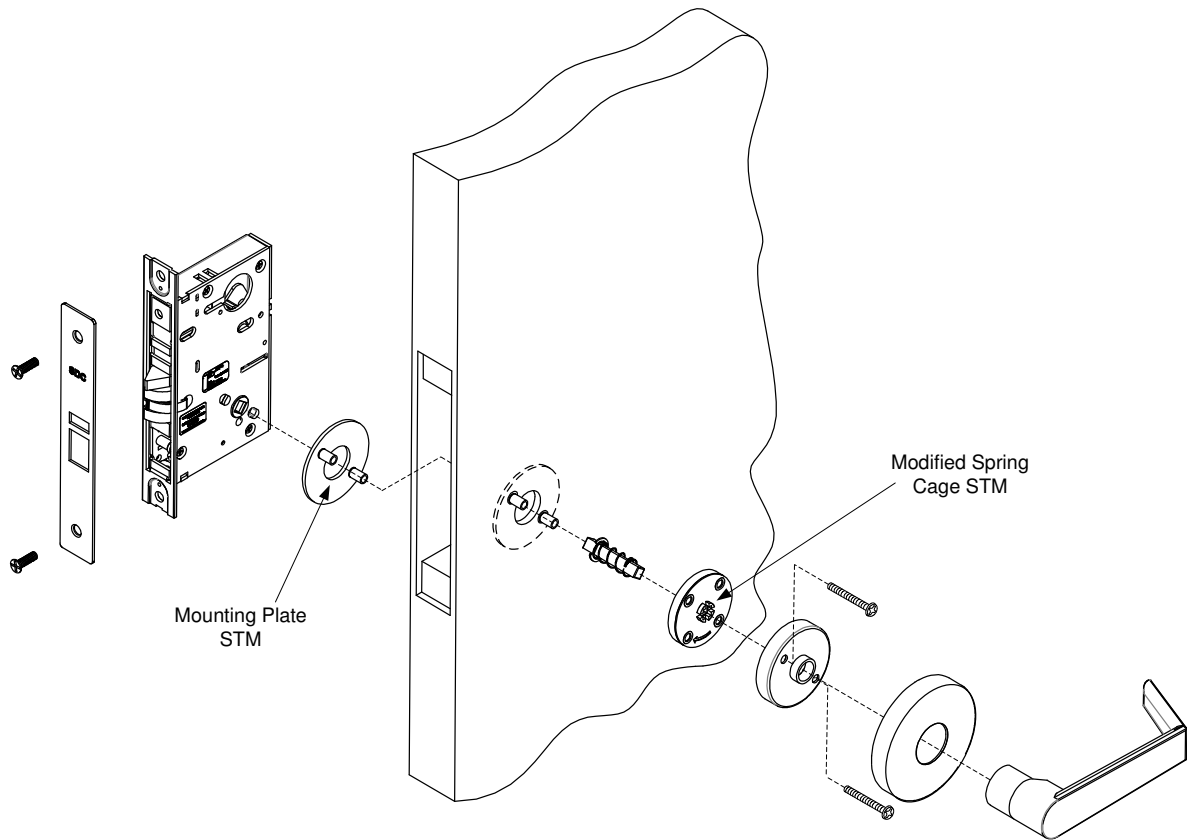

SDC Security Door Controls

801 Avenida Acaso, Camarillo, Ca. 93041 • (805) 494-0622 • Fax: (805) 494-8861
www.sdcsecurity.com • E-mail: service@sdsecurity.com

STM SINGLE TRIM MOUNTING INSTALLATION INSTRUCTIONS