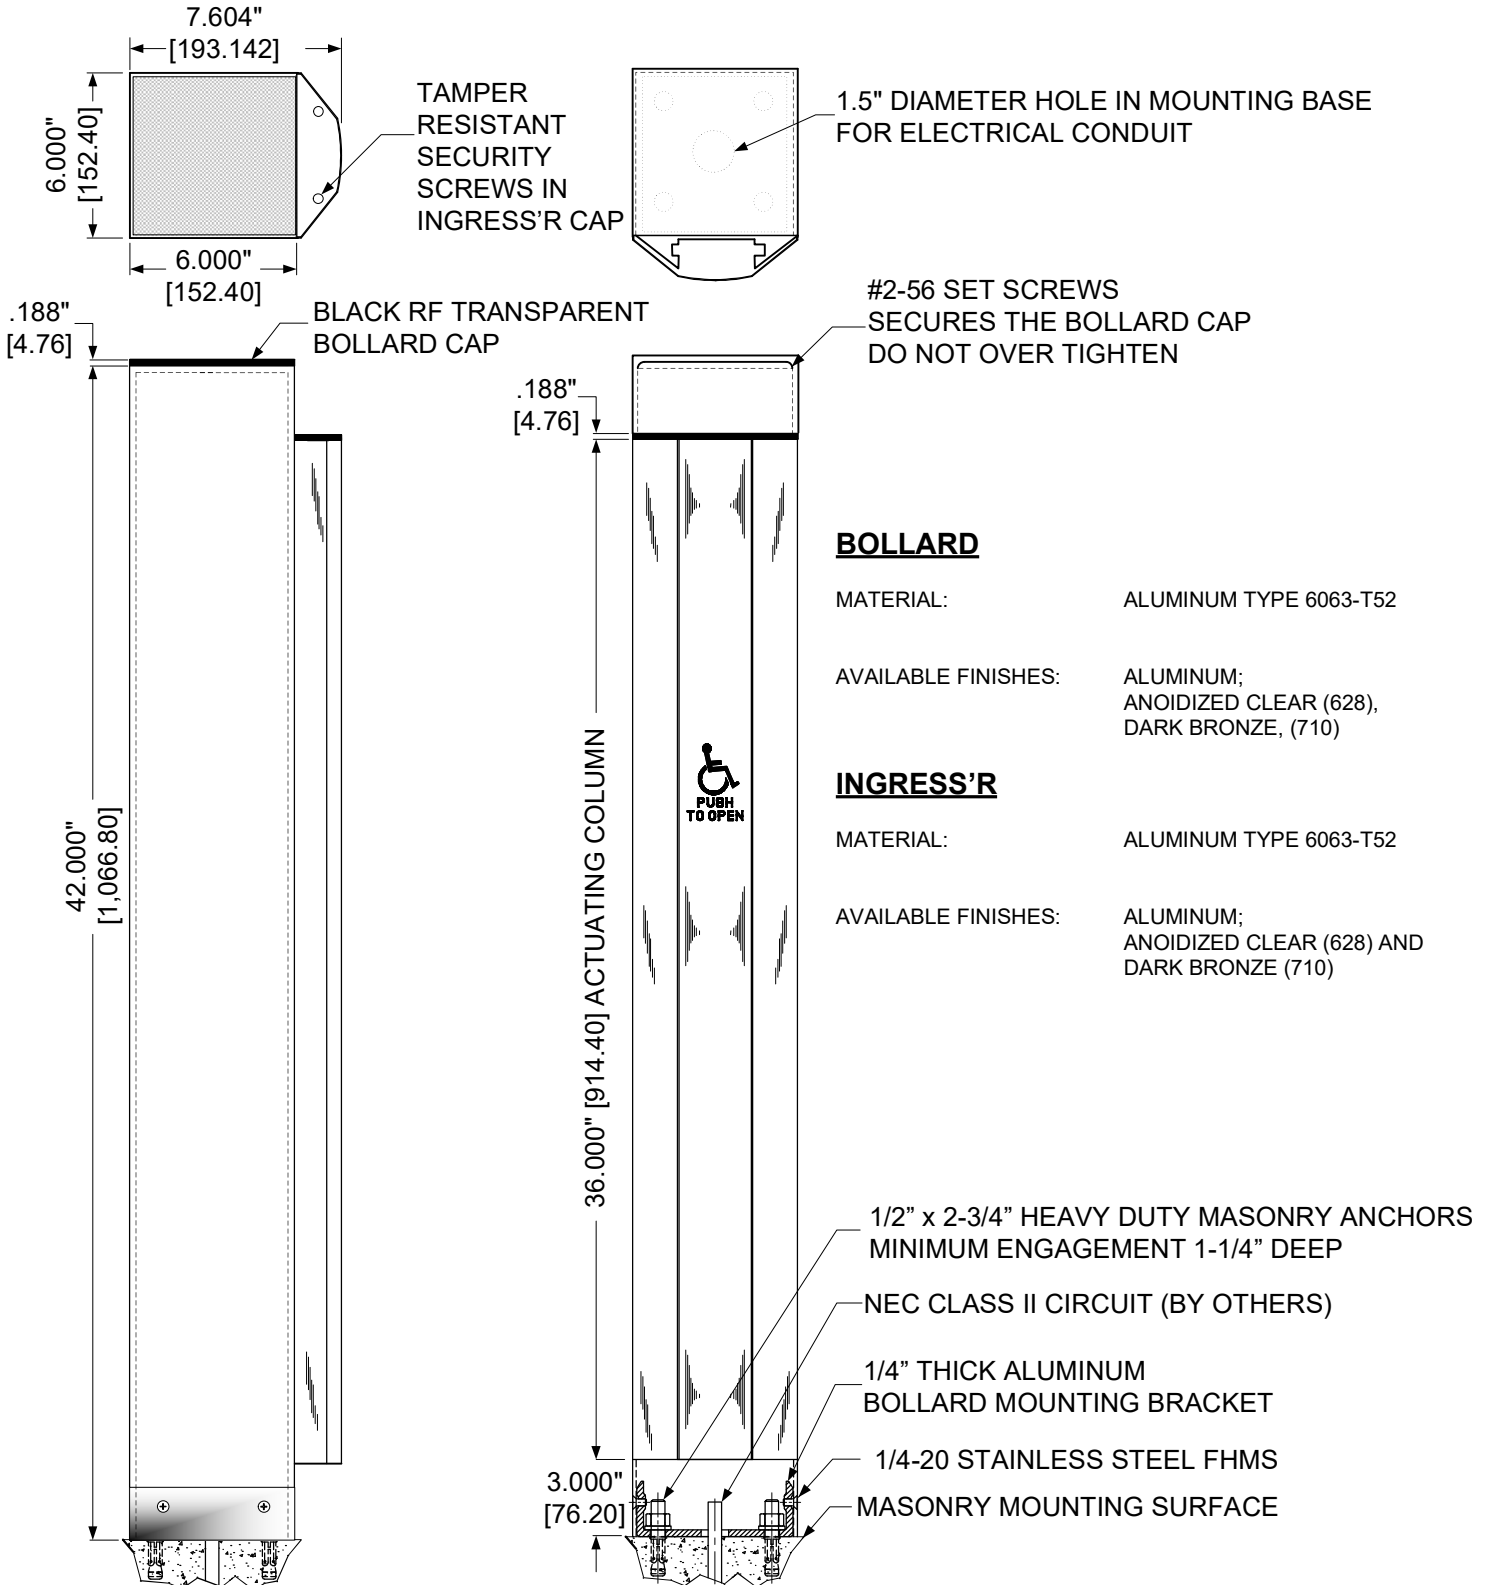

INSTALLATION INSTRUCTIONS

BPS6PV 42" SURFACE MOUNT 6" SQUARE POST TOUCH PANEL PREP

BOLLARD

MATERIAL: ALUMINUM TYPE 6063-T52

AVAILABLE FINISHES: ALUMINUM; ANODIZED CLEAR (628), DARK BRONZE, (710)

INGRESS'R

MATERIAL: ALUMINUM TYPE 6063-T52

AVAILABLE FINISHES: ALUMINUM; ANODIZED CLEAR (628) AND DARK BRONZE (710)

Any suggestions or comments to this instruction or product are welcome. Please contact us through our website or email engineer@sdsecurity.com