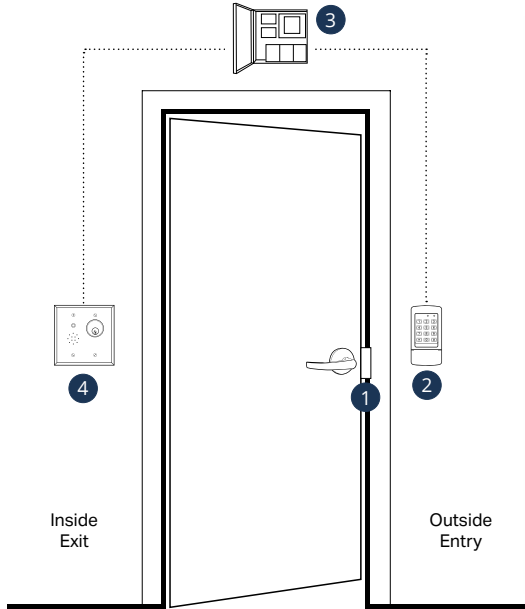

Electric Strike Access Control

1 45 Series

5/8" Latchbolt Electric Strikes

45-4SU	47/8" Faceplate
45F-4SU	47/8" Faceplate, Fire-Rated
45-A	Multi-Application Kit

- Interchangeable faceplate design
- Horizontal alignment adjustment
- Latch status (LS) standard

2 920 Series

Indoor/Outdoor Digital Keypads

920	Self Contained
920P	Self Contained w/Prox
920PW	Weigand Output

- Single gang wall or surface mount
- Heavy cast vandal resistant housing
- 500 users

3 602 Series