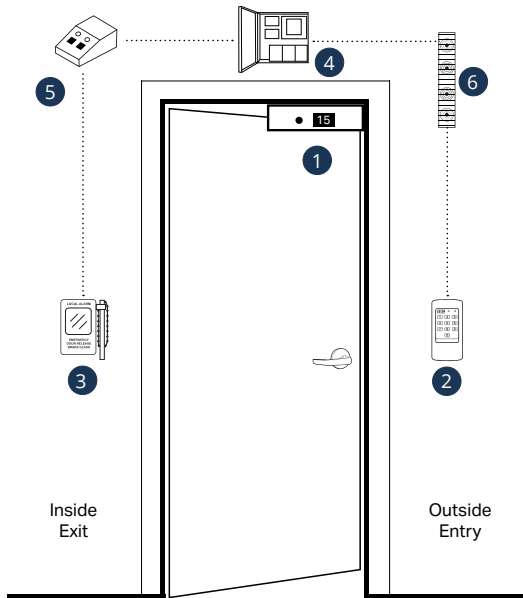

Vertical Market Solutions

PUBLIC VENUES MARKET APPLICATIONS

Delayed Egress High Traffic Control

1 1511S Series

Integrated Delayed Egress Locks

1511SNAKV	Single
1511TNAKV	Tandem

- Verbal instruction and countdown display
- Fire and life safety code compliance
- Remote access control and REX inputs

2 920 Series

Indoor/Outdoor Digital Keypads

920	Self Contained
920P	Self Contained w/Prox
920PW	Weigand Output

- Single gang wall or surface mount
- Heavy cast vandal resistant housing
- 500 users

3 490 Series

Emergency Release Stations

491	Break Glass Station
492	Pull Station
492WP	Pull Station, Weatherized

- Easy activation instructions
- Integrated siren
- Individual or all door release

4 634 Series

4 Amp Power Controllers